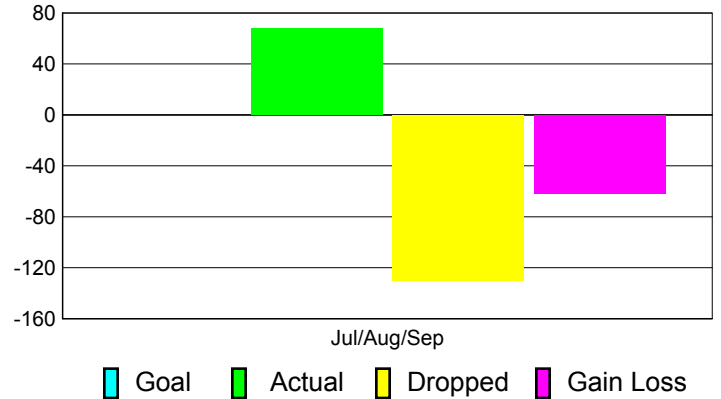

### YTD Status Quo Clubs 2011-2012

Status Quo Clubs Compared to Status Quo Members

## MEMBERSHIP

**Membership Results**  
2011-2012

**Membership**  
2010-2011

Month	Net Memb Goal	Actual New Memb	Actual Dropped Memb	Gain/Loss of Memb	Gain/Loss of Memb
Jul/Aug/Sep		68	-130	-62	53
<b>Totals</b>		<b>68</b>	<b>-130</b>	<b>-62</b>	<b>53</b>

### Membership Results 2011-2012

Goal, New, Dropped, Gain/Loss

### Comparison of Membership Gain/Loss

Current Year Compared to the Previous Year