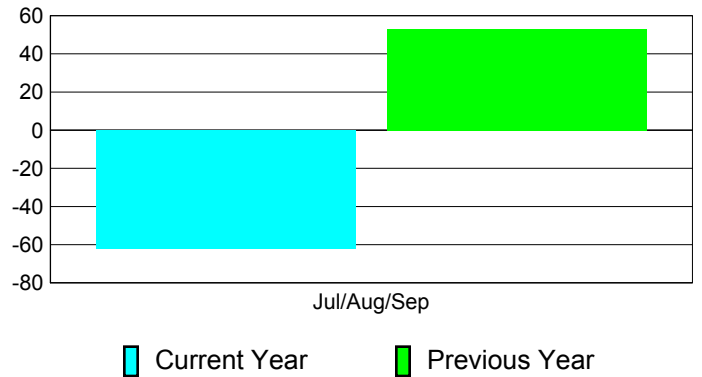

Comparison of Membership Gain/Loss

Current Year Compared to the Previous Year