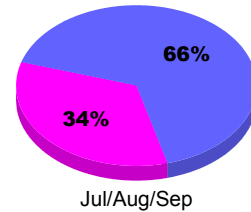

Gender Comparison 2011-2012